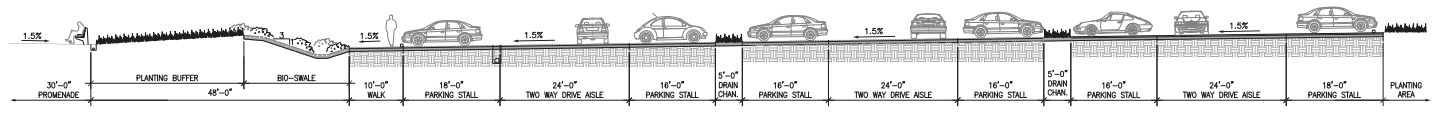

**PARKING SUMMARY:**

400	<b>Total Parking Spaces</b>
329	Paved Spaces
71	Overflow Spaces

**SECTION - East Beach Parking Lot**

**N.T.S.**